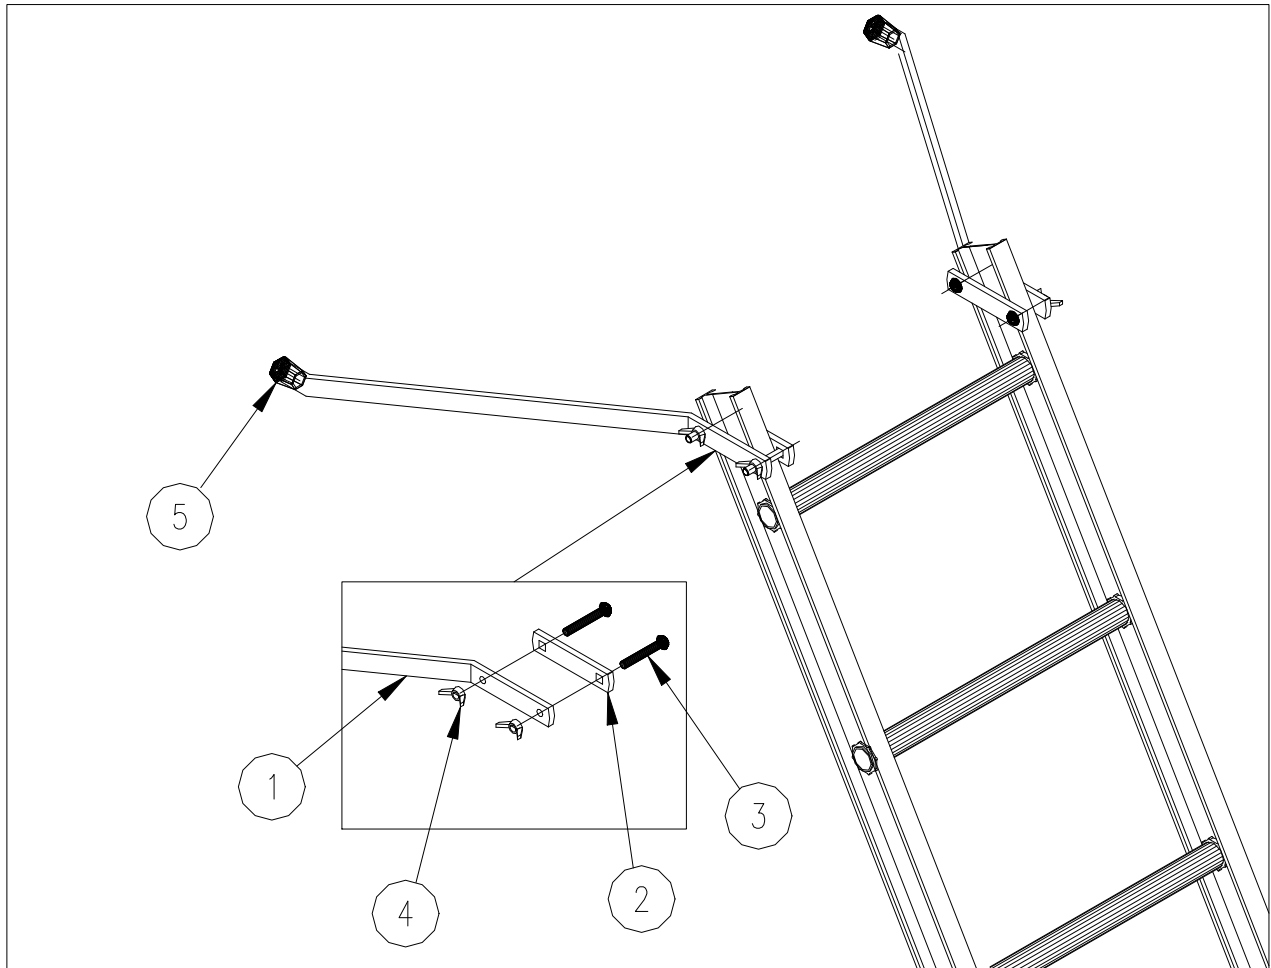

LADDER ARM PARTS LIST

Reference	Part Number	Quantity	Description
1	0601013-1	2	LADDER ARM
2	0601013-2	2	LADDER ARM CLAMP
3	5806323	4	CARRIAGE BOLT 3/8-16 X 2-1/2
4	5806383	4	WING NUT 3/8-16
5	6406027	2	CRUTCH TIP

WARNING:

LADDER ARMS MUST NEVER BE INSTALLED ON PLATFORM LIFT TRACK SECTIONS. NEVER CLIMB ON THE TRACK. THIS CAN CAUSE SERIOUS PERSONAL INJURY OR DEATH. FOR USE ONLY ON A LADDER DESIGNED FOR CLIMBING.

WARNING:

ENSURE THAT ALL BOLTS AND NUTS ARE TIGHTENED SECURELY TO PREVENT EQUIPMENT DAMAGE AND/OR SERIOUS INJURY.