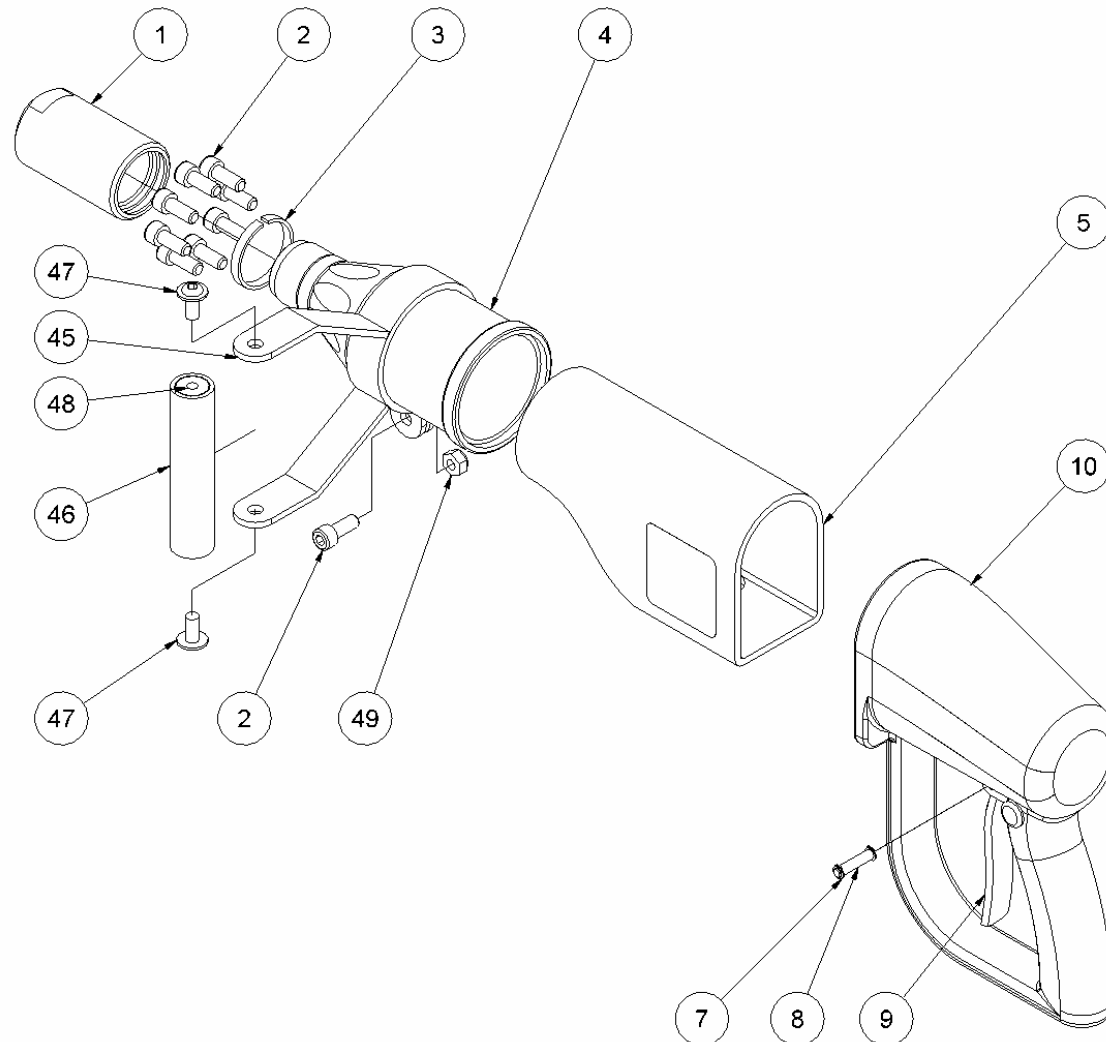

# HH10 Spare Parts List

## HH10 from serial number 1451

## HH10RV from serial number 2741

Fig. 1

Pos.	Part No.	Description	Pcs.
-	4341408	3/8" tailhose-set 2 m	1
-	7401141	Q.R. coupling 1/2" BSP male	1
-	7401142	Q.R. coupling 1/2" BSP female	1
-	8211635	Fork wrench 41 mm	1
1	8211575	Chisel retainer	1
2	7611634	Screw M8x20 <i>Loctite 243 - 25 Nm</i>	9
3	7511631	Lock ring	1
4	8211570	Nose part incl. bushing	1
5	8731385	Plastic cover	1
7	7611306	Retaining ring A6	2
8	8231396	Pin ø6	1
9	8231382	Trigger lever	1
10	8211568	Handle	1
45	8211645	Supporting handle	1
46	7731447	Handle cover	1
47	7611282	Screw M8x16	2
48	8211644	Aluminium handle	1
49	7621010	Lock nut M8	1
-	9011599	Front handle complete <i>Incl. pos. 2, 45, 46, 47, 48 and 49</i>	1