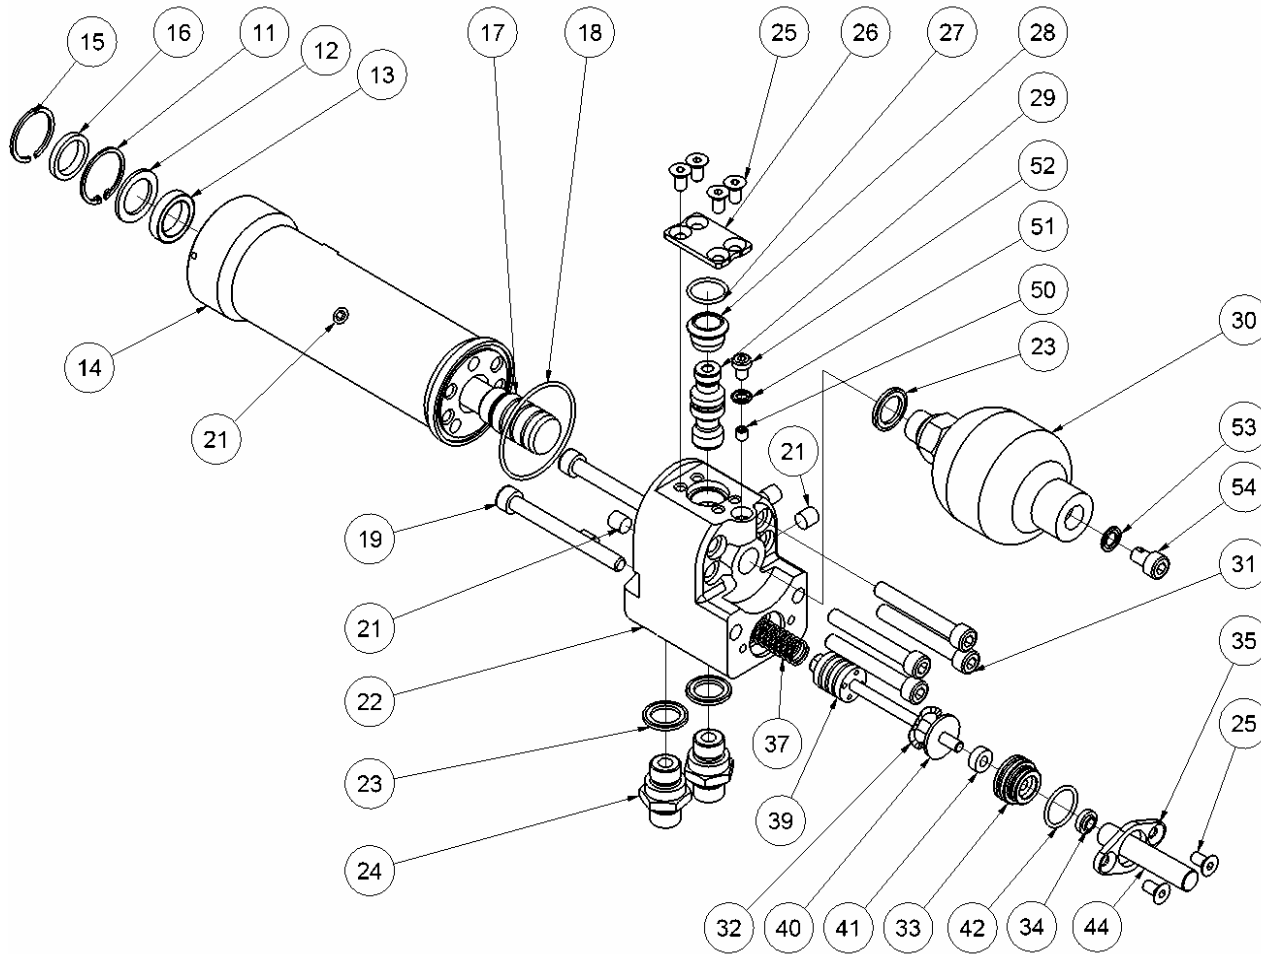

HH10 Spare Parts List

HH10 from serial number 1451

HH10RV from serial number 2741

Fig. 2

Pos.	Part No.	Description	Pcs.
11	7611578	Retaining ring 30x1.2	1
12	8211577	Supporting washer ø20	1
13	7511576	Seal ø20/ø28x5.7	1
14	9011812	Cylinder	1
15	7611580	Spring ring	1
16	9011643	Rod wiper complete	1
17	8211473	Striking piston	1
18	7511581	O-ring 52x2	1
19	7611572	Screw M8x80 <i>Loctite 243 - 25 Nm</i>	2
21	7621037	Pipe plug 1/8" <i>Loctite 542</i>	7
22	9011813	Valve housing <i>For HH10</i>	1
22	9012047	Valve housing <i>For HH10RV</i>	1
23	7521017	Seal ring 3/8"	3
24	8231394	Fitting 3/8"x3/8" <i>80 Nm</i>	2
25	7611632	Screw M6x12 <i>Loctite 243 - 12.5 Nm</i>	6
26	8211571	Spool plate	1
27	7511573	O-ring 18.3x2.4	1
28	8211476	Sleeve	1
29	8211477	Spool <i>For HH10</i>	1
29	8212046	Spool <i>For HH10RV</i>	1
30	7411569	Accumulator <i>Loctite 638 - 90 Nm. Incl. pos. 53 and 54</i>	1
31	7611574	Screw M8x60 <i>Loctite 243 - 40 Nm</i>	4
32	7611252	Crinkled spring washer 23.8x17.3x0.3	1
33	8211226	Seal housing	1
34	7521013	Seal	1
35	8211686	Mounting plate	1
37	8611249	Compression spring 1.25x12.5x62.5	1
39	9012044	Trigger piston complete	1
40	8211251	Washer	1
41	7521014	Seal	1
42	7511248	O-ring 20x2	1
44	8731393	Distance piece trigger	1
50	7611806	Set screw M6x6 <i>Loctite 243 - 5 Nm</i>	1
51	7511808	Seal ring M6	1
52	7611807	Screw plug M6x8 <i>Loctite 243</i>	1
53	7511254	Seal ring M8	1
54	9911820	Charging screw M8	1
-	9011636	Seal kit	1